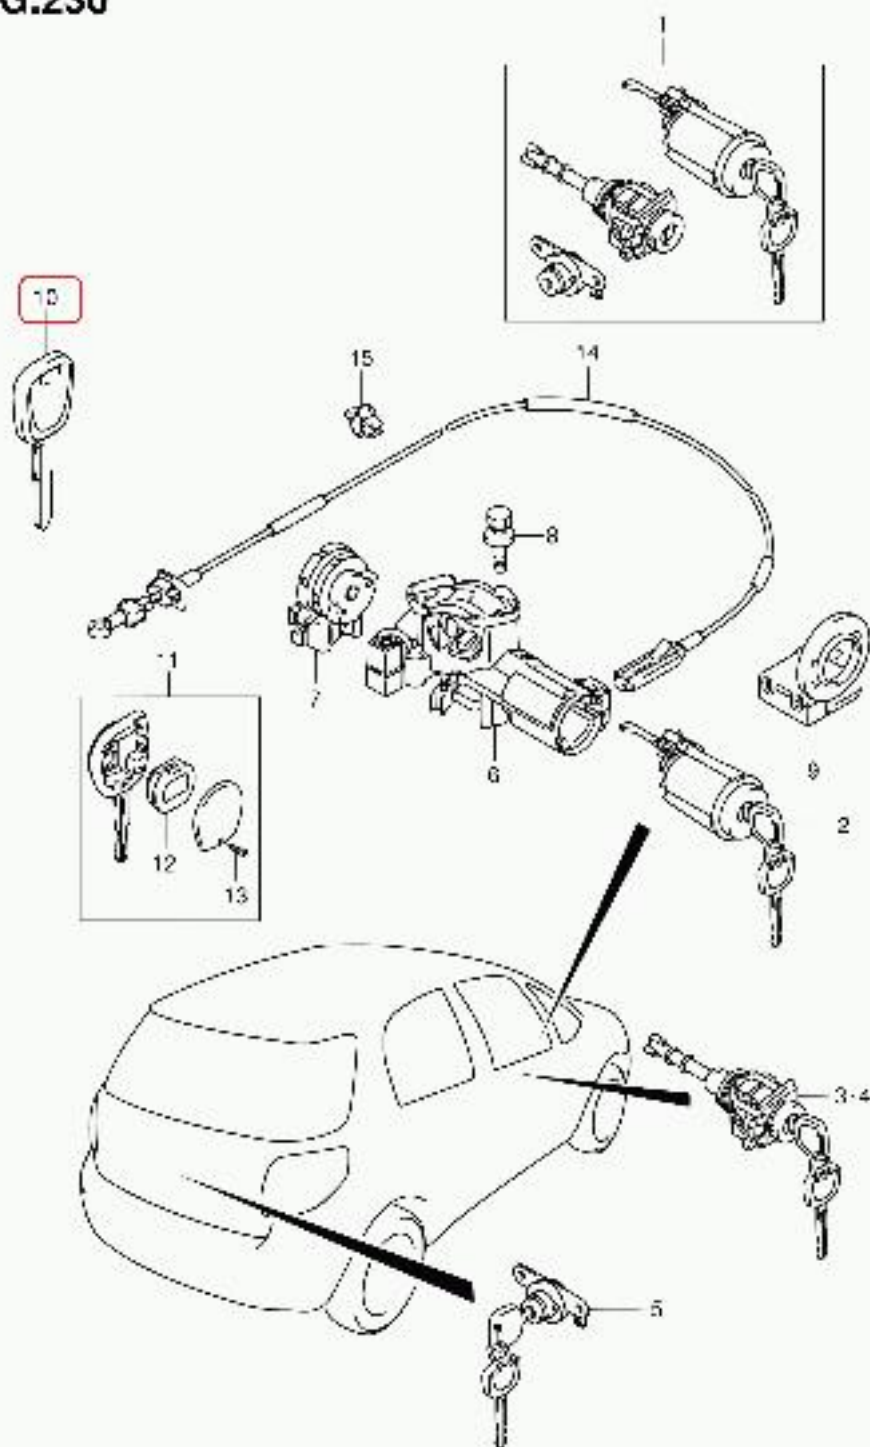

CONCESIONARIO OFICIAL SANTANA

SUZUKI - 37145-57JC0-000 - LLAVE

Llave

KEY, BLANK
CLÉ, VIERGE

Vehículo

Swift RS415 (Magyar) RS415
SX4 RW415 (MAGYAR) RW415
Swift RS413 (Magyar) RS413
Swift RS415-3 (Magyar) RS415
SX4 RW419D-2 (MAGYAR) RW419D
SX4 RW415-2 (MAGYAR) RW415
SX4 RW419D (MAGYAR) RW419D
Swift RS413D-3 (Magyar) RS413D
Swift RS413D (Magyar) RS413D
SX4 RW416 (MAGYAR) RW416
Swift RS416-3 (Magyar) RS416
SX4 RW416D-2 (MAGYAR) RW416D
SX4 RW416-2 (MAGYAR) RW416
SX4 RW416D (MAGYAR) RW416D
Swift RS413-3 (Magyar) RS413
Splash/Ritz A5B310-3 (MAGYAR) A5B310
Splash/Ritz A5B310-4 (MAGYAR) A5B310
Splash/Ritz A5B413D (MAGYAR) A5B413D
Splash/Ritz A5B412-3 (MAGYAR) A5B412
Splash/Ritz A5B412-4 (MAGYAR) A5B412
Splash

FIG.230

FAB

RW416 E22 230
LOCK SET (*)