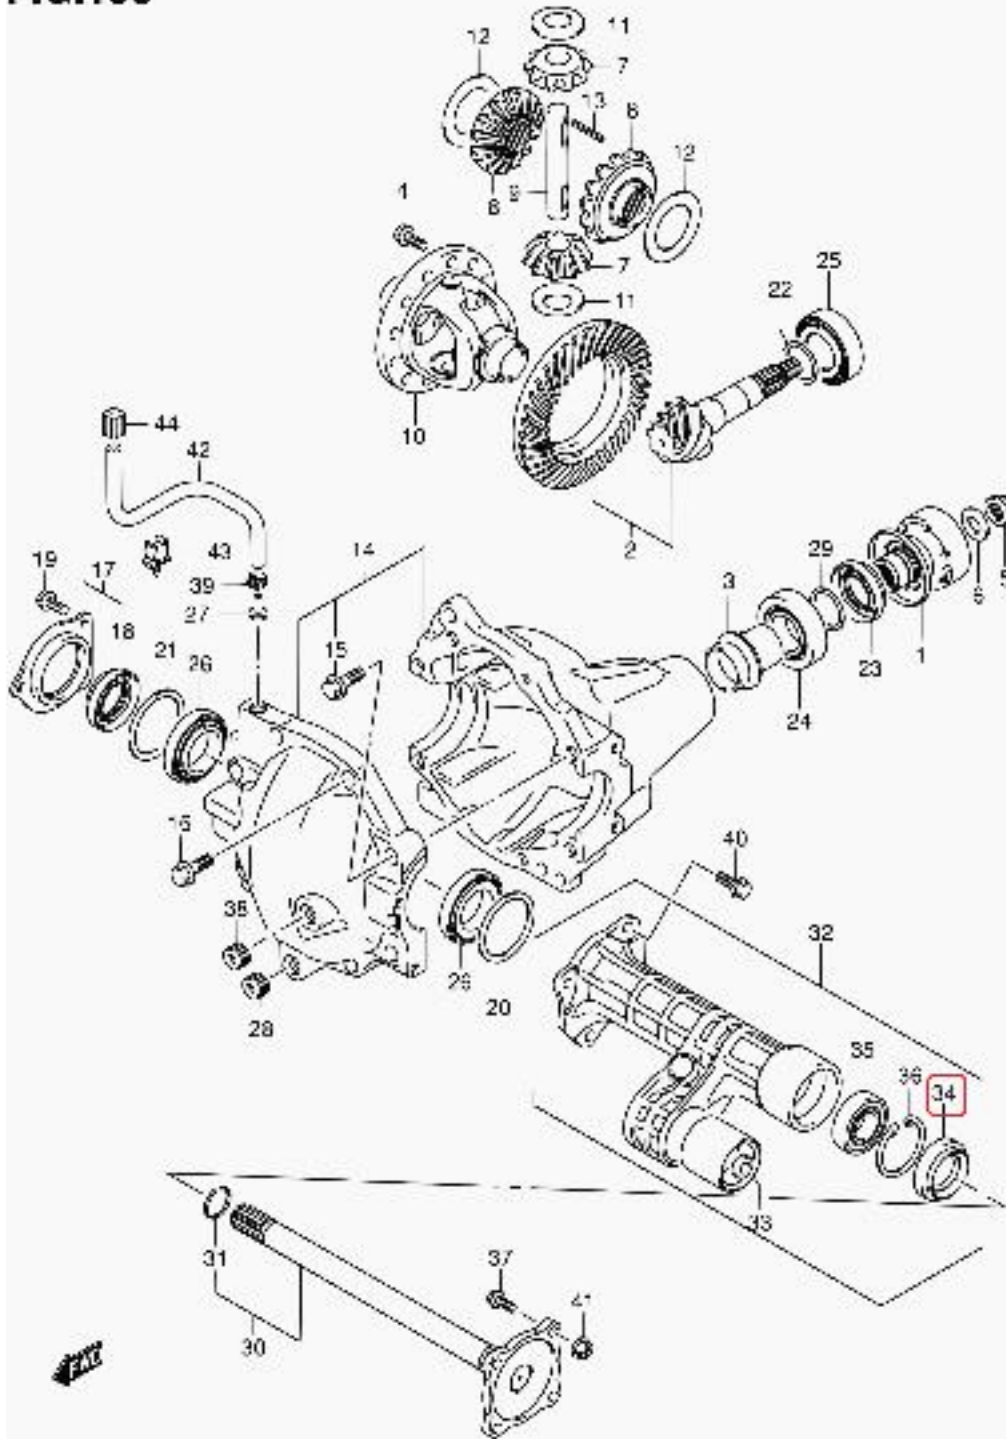

Grand Vitara JB420 JB420W-7 JB420W TYPE 7
Grand Vitara JB424 JB424W (E33:MY 2012) JB424W
Grand Vitara JB424 JB424W (E33:MY 2013) 13 MODEL JB424W

FIG.133

JB420W-1 E22 133
FRONT DIFF GEAR (1)