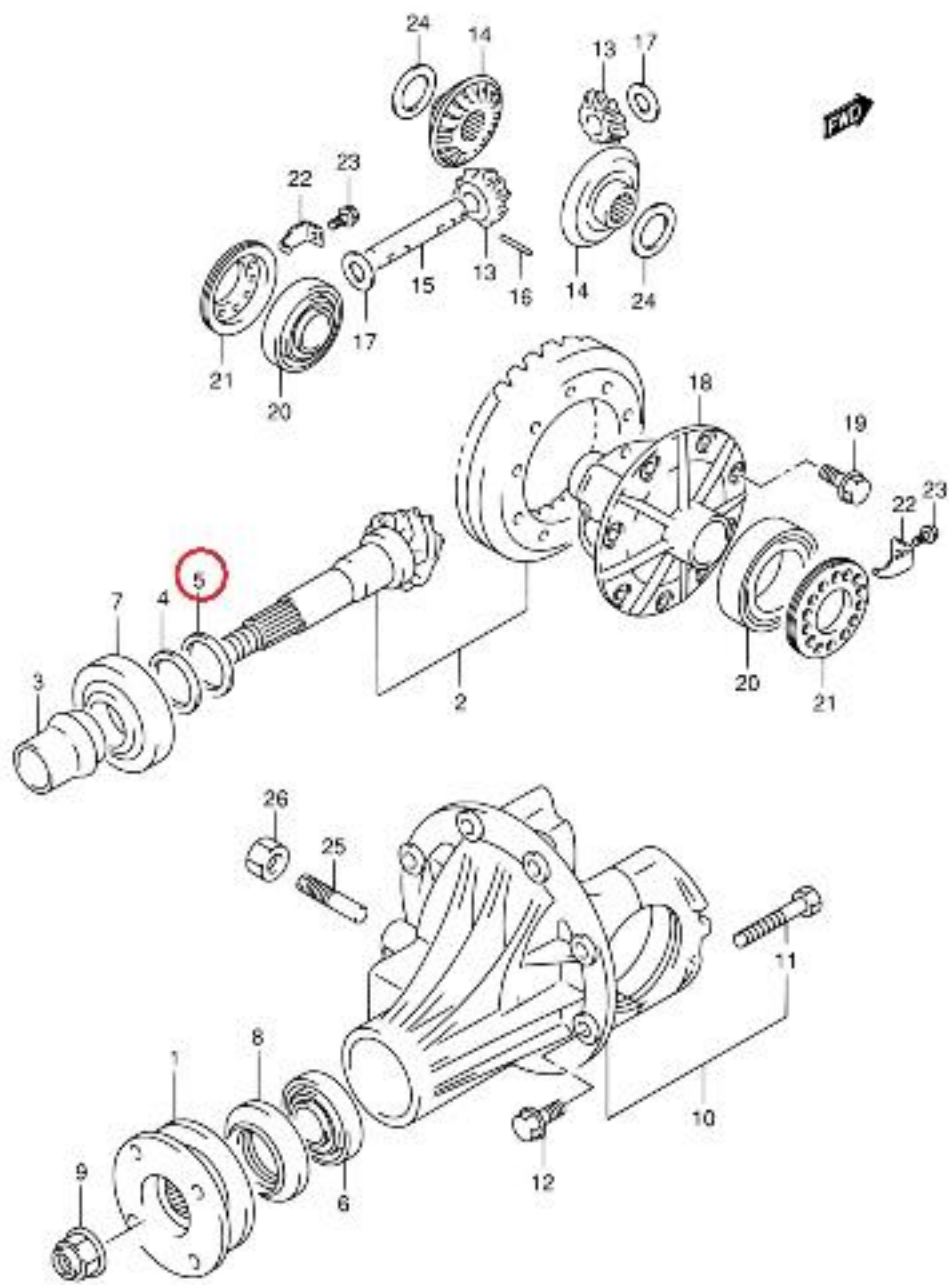

CONCESIONARIO OFICIAL SANTANA

SANTANA - 09181-30130 - SUPLEMENTO,30X38X0.5

Suplemento 30x38x0.5

SHIM,30X38X0.5

CALE,30X38X0.5

Vehículo Códigos de modelo Código de modelo
Carry/Supercarry/Every GA413 GA413-2 AT TYPE 2
Jimny SN413 SN413V PETROL
Jimny SN413 SN413V-2 (SANTANA) TYPE 2 PETROL
Carry/Supercarry/Every GA413 GA413-5 AT TYPE 5
Carry/Supercarry/Every GA413 GA413-3 AT TYPE 3
Carry/Supercarry/Every GA413 GA413-4 AT TYPE 4
Carry/Supercarry/Every GA413 GA413-6 AT TYPE 6
Carry/Supercarry/Every GA413 GA413 TYPE 1
Carry/Supercarry/Every GA413 GA413-3 TYPE 3
Carry/Supercarry/Every GA413 GA413-4 TYPE 4
Jimny SN413 SN413Q (SANTANA) TYPE 1
Carry/Supercarry/Every GA413 GA413-2 TYPE 2
Jimny SN413 SN413Q-2 (SANTANA) TYPE 2
Jimny SN413 SN413V-2 SN413V TYPE 2 PETROL

SN413V-2 E22 072
FRONT DIFF GEAR (TYPE 2:4WD)