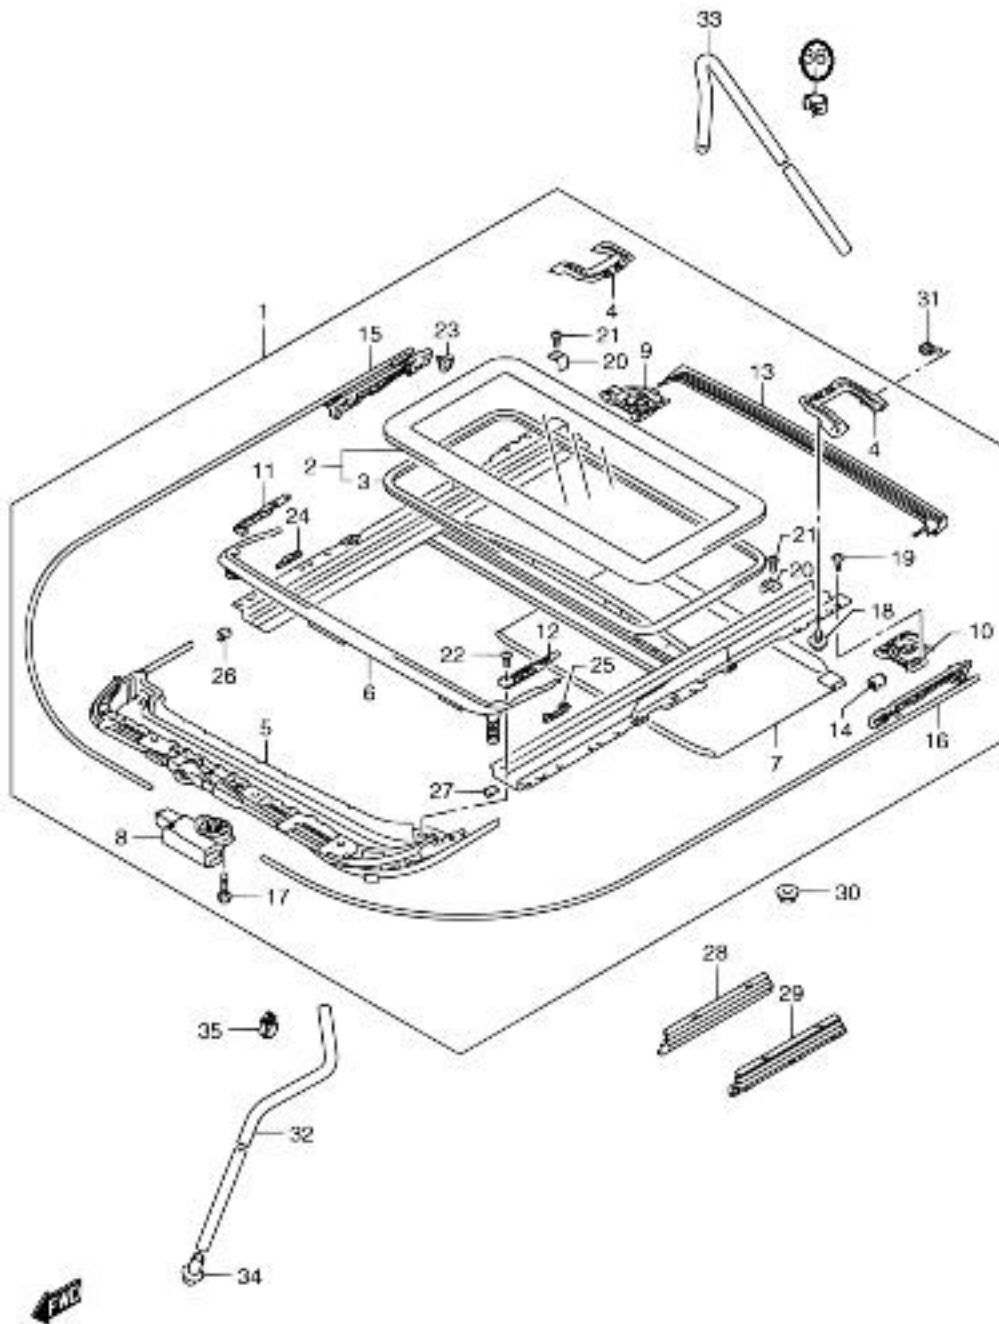

JB120W-1 E22_219
SLIDING ROOF (SUN ROOF)