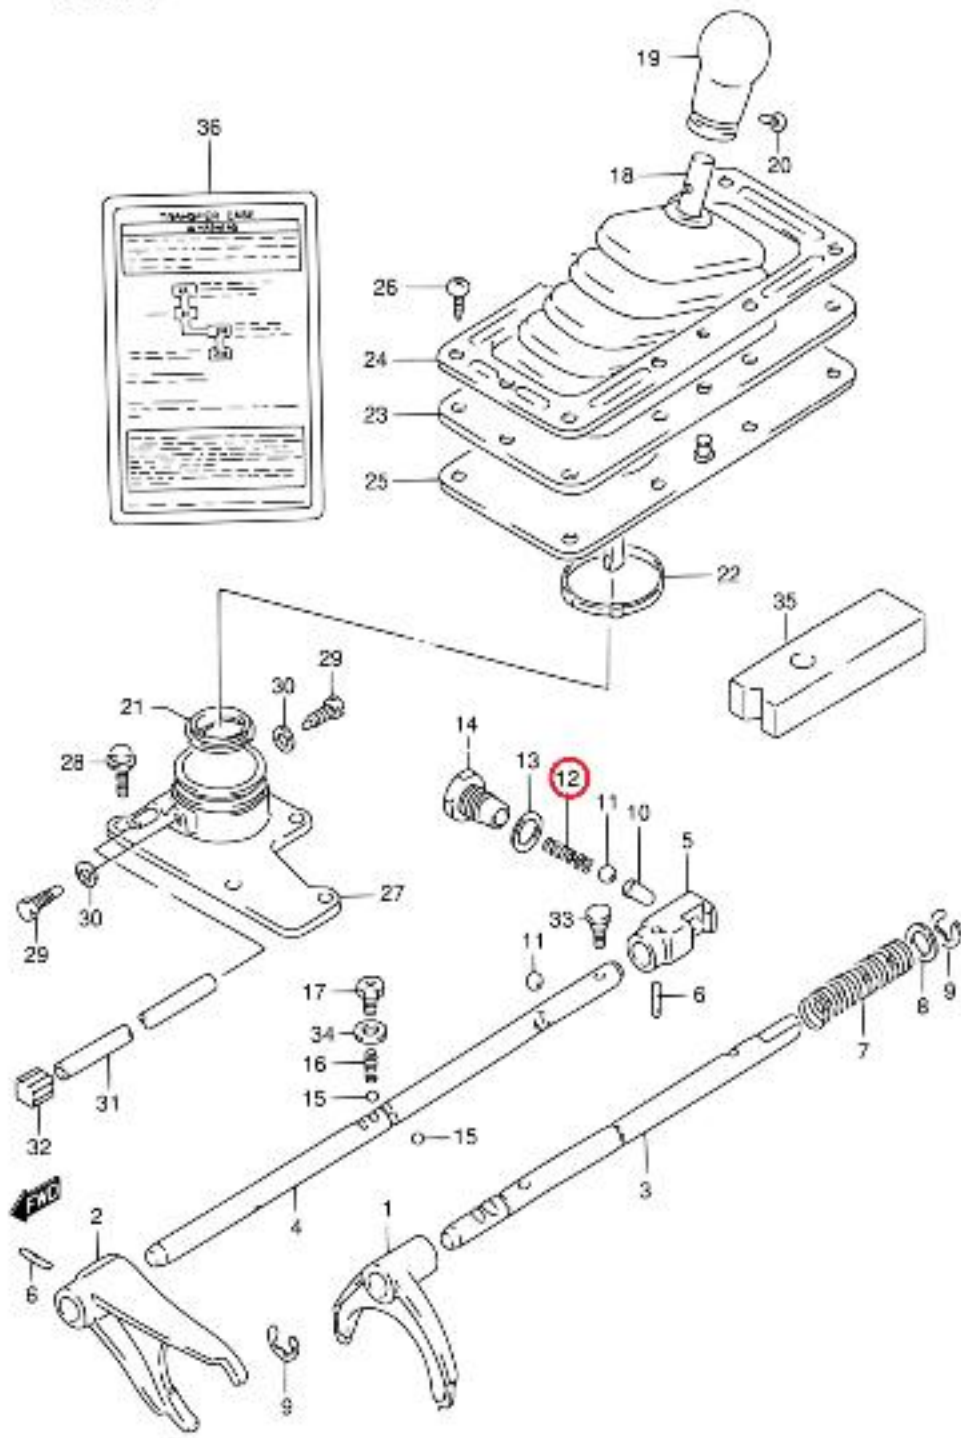

SQ420Q E22_071
TRANSFER GEAR SHIFTING