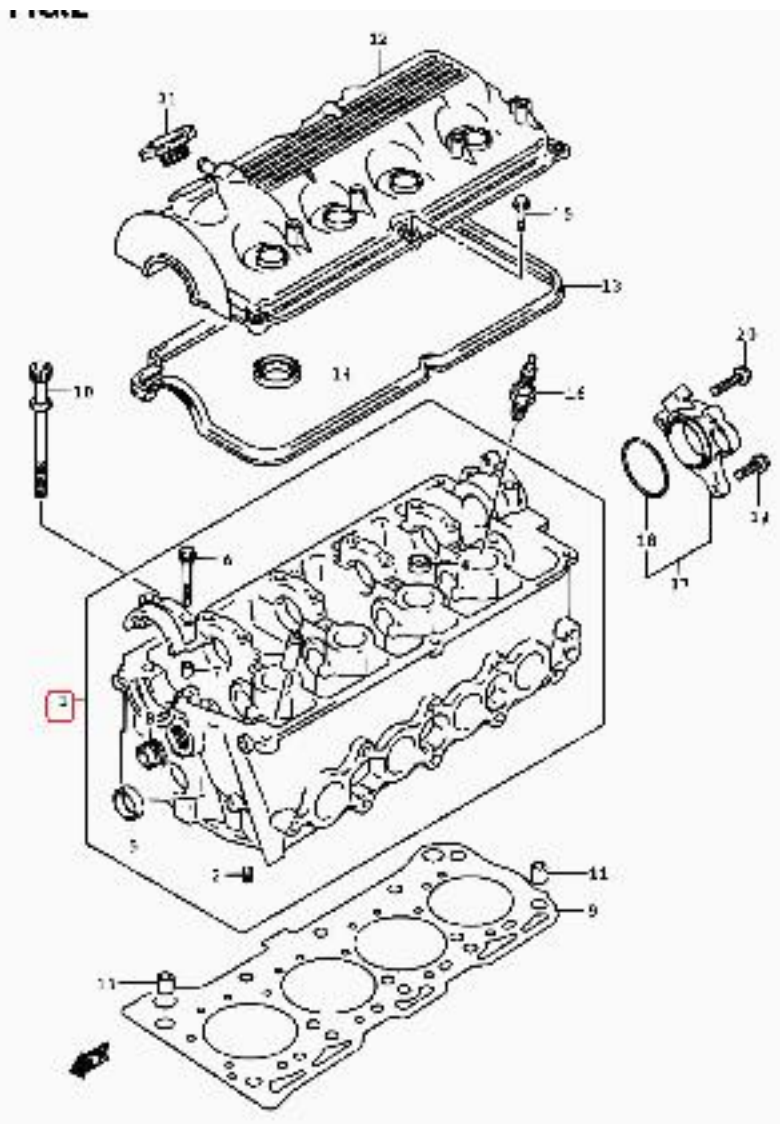

CONCESIONARIO OFICIAL SANTANA

SANTANA - 11100-52G01 - HEAD ASSY,CYLINDER

Culata

HEAD ASSY, CYLINDER

ENSEMBLE CULASSE, CYLINDRE

GRUPPO TESTATA CILINDRO

ZYLINDERKOPFGRUPPE

Vehículo Códigos de modelo Código de modelo
Carry/Supercarry/Every GA413 GA413-2 AT TYPE 2
APV GC416 GC416T GC416T TYPE 1
Grand Vitara SQ420 SQ420X-3
APV GC415 GC415T GC415T TYPE 1
Jimny SN413 SN413V-2 (SANTANA) PETROL TYPE 2
APV GC415 GC415V GC415V TYPE 1
Carry/Supercarry/Every GA413 GA413-5 AT TYPE 5
APV GC416 GC416V GC416V TYPE 1
Grand Vitara SQ416 SQ416L-3
Grand Vitara SQ420 SQ420XD-3
Carry/Supercarry/Every GA413 GA413-3 AT TYPE 3
Carry/Supercarry/Every GA413 GA413-4 AT TYPE 4
Carry/Supercarry/Every GA413 GA413-6 AT TYPE 6
APV GC415 GC415V-2 GC415V TYPE 2
Grand Vitara SQ416 SQ416X-3
Carry/Supercarry/Every GA413 GA413 TYPE 1
Grand Vitara SQ416 SQ416V-3
Carry/Supercarry/Every GA413 GA413-3 TYPE 3
Carry/Supercarry/Every GA413 GA413-4 TYPE 4
Jimny SN413 SN413Q (SANTANA) TYPE 1
Grand Vitara SQ416 SQ416Q (MY:01-04,CAMI) SQ416Q
Carry/Supercarry/Every GA413 GA413-2 TYPE 2
APV GC415 GC415T-2 GC415T TYPE 2
APV GC416 GC416T-2 GC416T TYPE 2
Jimny SN413 SN413Q-2 (SANTANA) TYPE 2
APV GC416 GC416V-2 GC416V TYPE 2
APV GC415 GC415V-3 GC415V TYPE 3
APV GC416 GC416V-3 GC416V TYPE 3

Carry/Supercarry/Every GC415 GC415T-3 GC415T
Carry/Supercarry/Every GC416 GC416T-3 GC416T

GA413 AT X55_002
CYLINDER HEAD