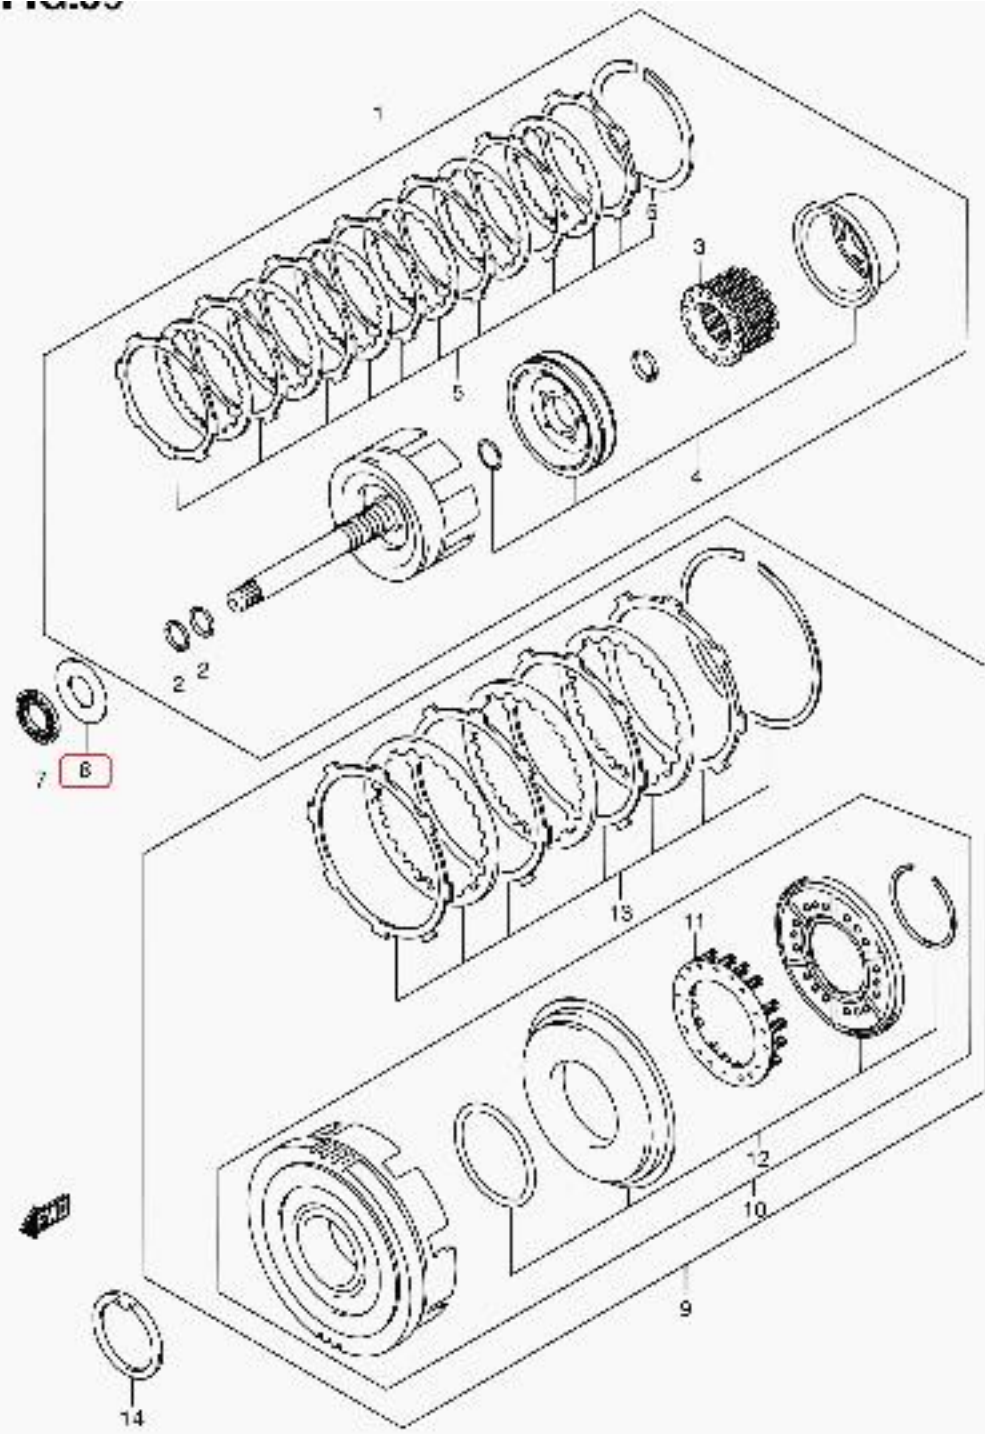

CONCESIONARIO OFICIAL SANTANA

SANTANA - 24972-75F10 - ARANDELA (T:1,7)

Arandela T1.7

Vehículo Códigos de modelo Código de modelo Fecha del modelo desde Fecha del modelo hasta spec

Carry/Supercarry/Every GA413 GA413-2 AT TYPE 2
Jimny SN413 SN413V-3 SN413V TYPE 3 PETROL
Ignis RG413 RG413-4 RG413
WagonR+ RB310 RB310 (Magyar) RB310 TYPE 1
Jimny SN413 SN413V PETROL
Jimny SN413 SN413V-2 (SANTANA) TYPE 2 PETROL
Ignis RG413 RG413-3 TYPE 3
Jimny SN415 SN415QD (SANTANA) DIESEL
Jimny SN415 SN415VD-4 DIESEL SN415VD TYPE 4
WagonR+ SR410 SR410-2 SR410
Carry/Supercarry/Every GA413 GA413-5 AT TYPE 5
WagonR+ SR412 SR412-2 SR412
WagonR+ RB310 RB310-2 (Magyar) RB310 TYPE 2
WagonR+ RB413 RB413-2 (Magyar) RB413 TYPE 2
Carry/Supercarry/Every GA413 GA413-3 AT TYPE 3
Carry/Supercarry/Every GA413 GA413-4 AT TYPE 4
Jimny SN413 SN413V-4 SN413V TYPE 4 PETROL
WagonR+ RB413 RB413 (Magyar) (E66) TYPE 1
Ignis RG413 RG413 TYPE 1
WagonR+ RB413 RB413 (Magyar) RB413 TYPE 1
Carry/Supercarry/Every GA413 GA413-6 AT TYPE 6
WagonR+ RB413 RB413-3 (Magyar) RB413
Ignis RG413 RG413-2 TYPE 2
Jimny SN413 SN413Q (SANTANA) TYPE 1
Jimny SN413 SN413Q-2 (SANTANA) TYPE 2
Jimny SN413 SN413V-2 SN413V TYPE 2 PETROL
WagonR+ RB310 RB310-3 (Magyar) RB310
Ignis RG415 RG415-4 RG415
WagonR+ RB413 RB413-2 (Magyar) (E66) TYPE 2

SA413V-2 E22 058
AT INPUT SHAFT (A1)