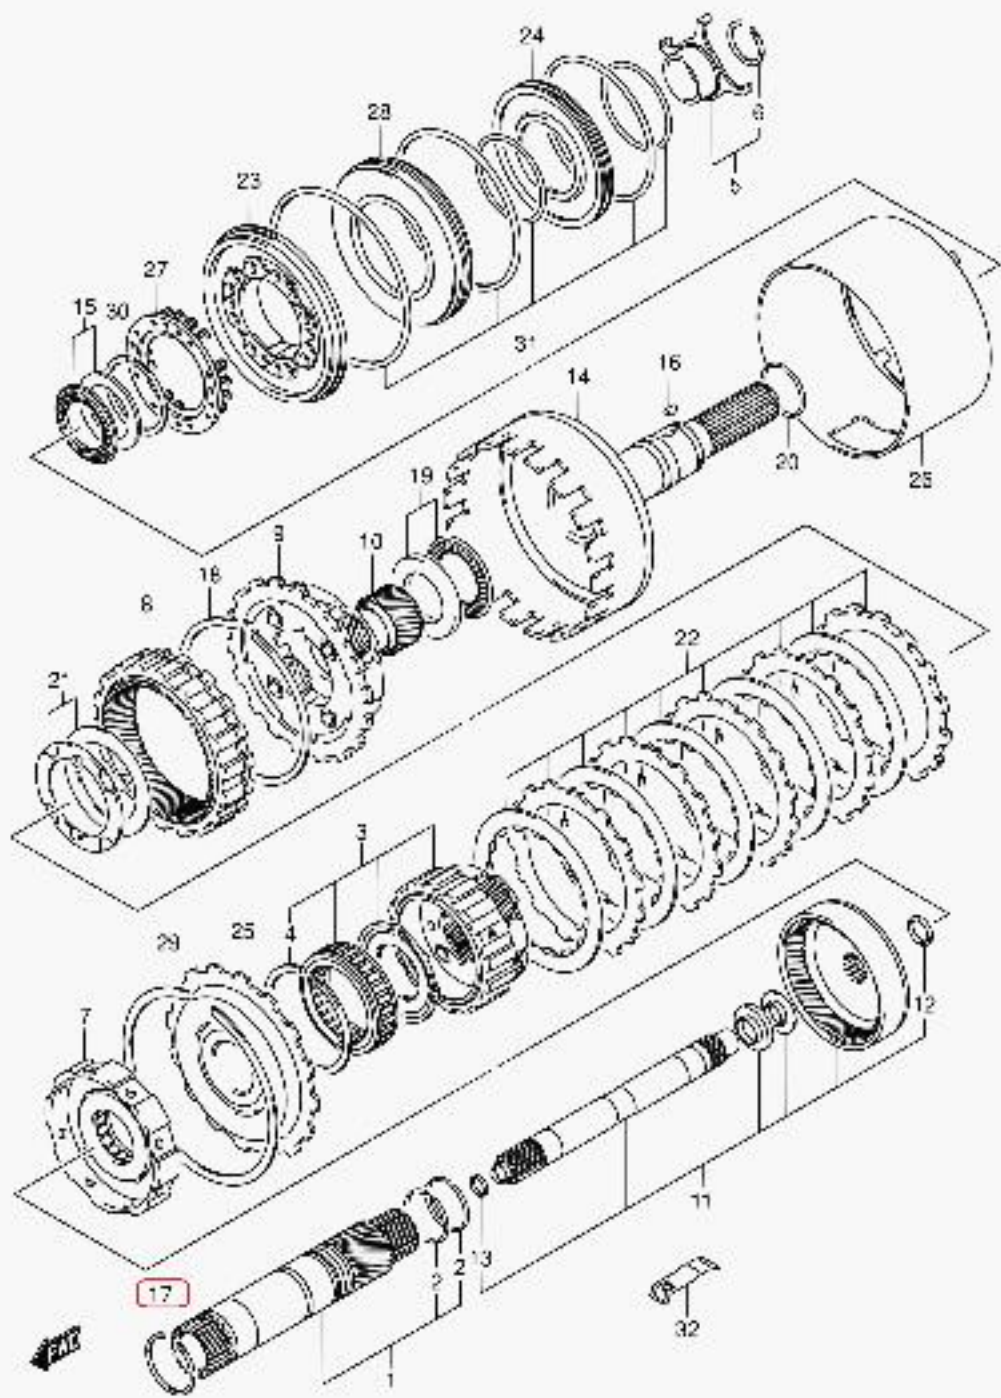

JB420W-4 E22 107
AT PLANETARY GEAR (JB420W, B424W)