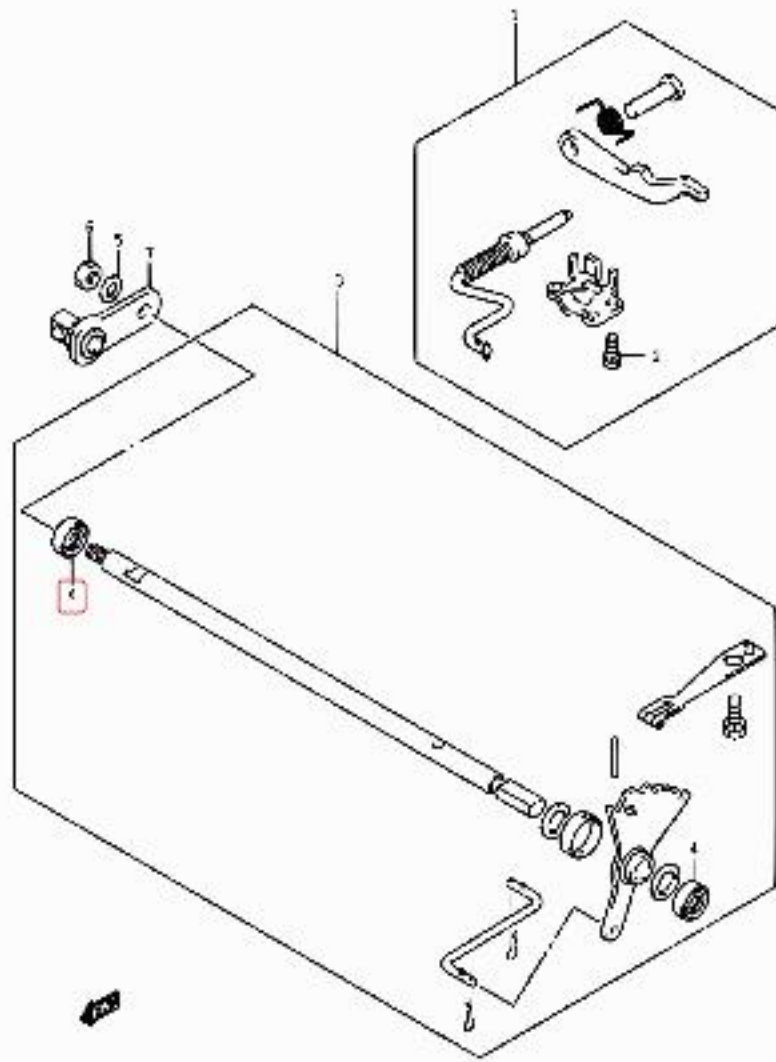

Jimny

Jimny

Jimny

Jimny

Jimny

Jimny

1 17184

GA413 MT X55\_029  
MT REAR BRAKE