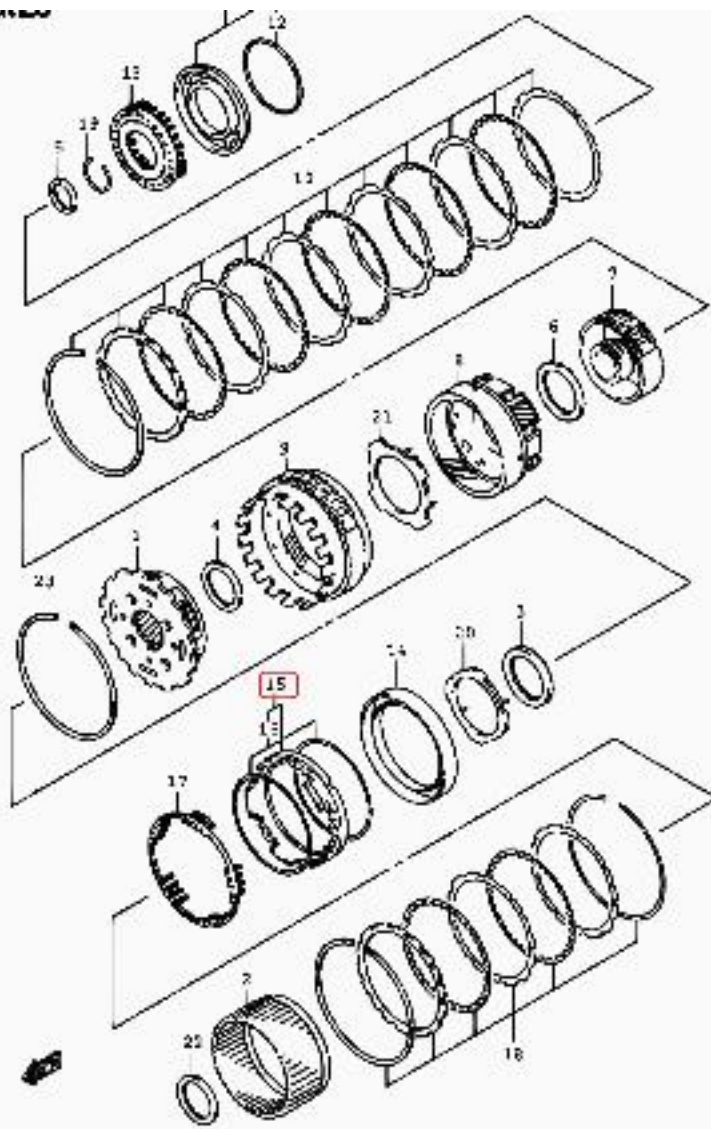

Jimny SN415VD-4 SN415VD

Carry/Supercarry/Every GA413-5 AT

Carry/Supercarry/Every GA413-3 AT

Carry/Supercarry/Every GA413-4 AT

Jimny SN413V-4 SN413V

Carry/Supercarry/Every GA413-6 AT

Jimny SN413V-2 SN413V

Carry/Every

Carry/Every

Carry/Every

Jimny

Jimny

Jimny

1 EXTERIOR

GA413 MT K55\_025  
MT PLANETARY GEAR