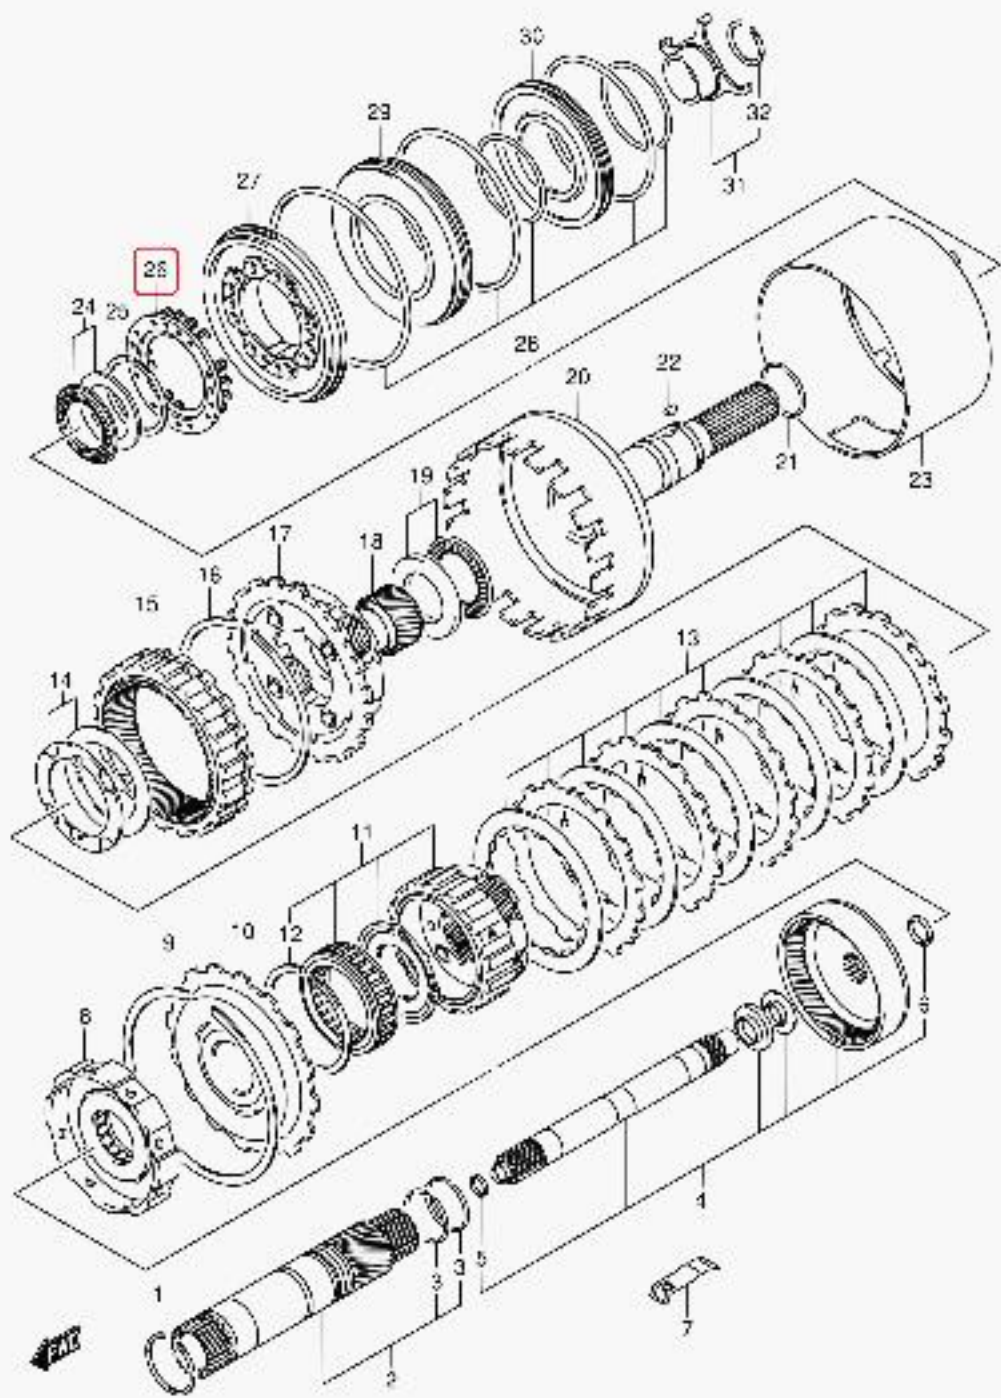

JB420W E22 055
AT PLANETARY GEAR (AT)