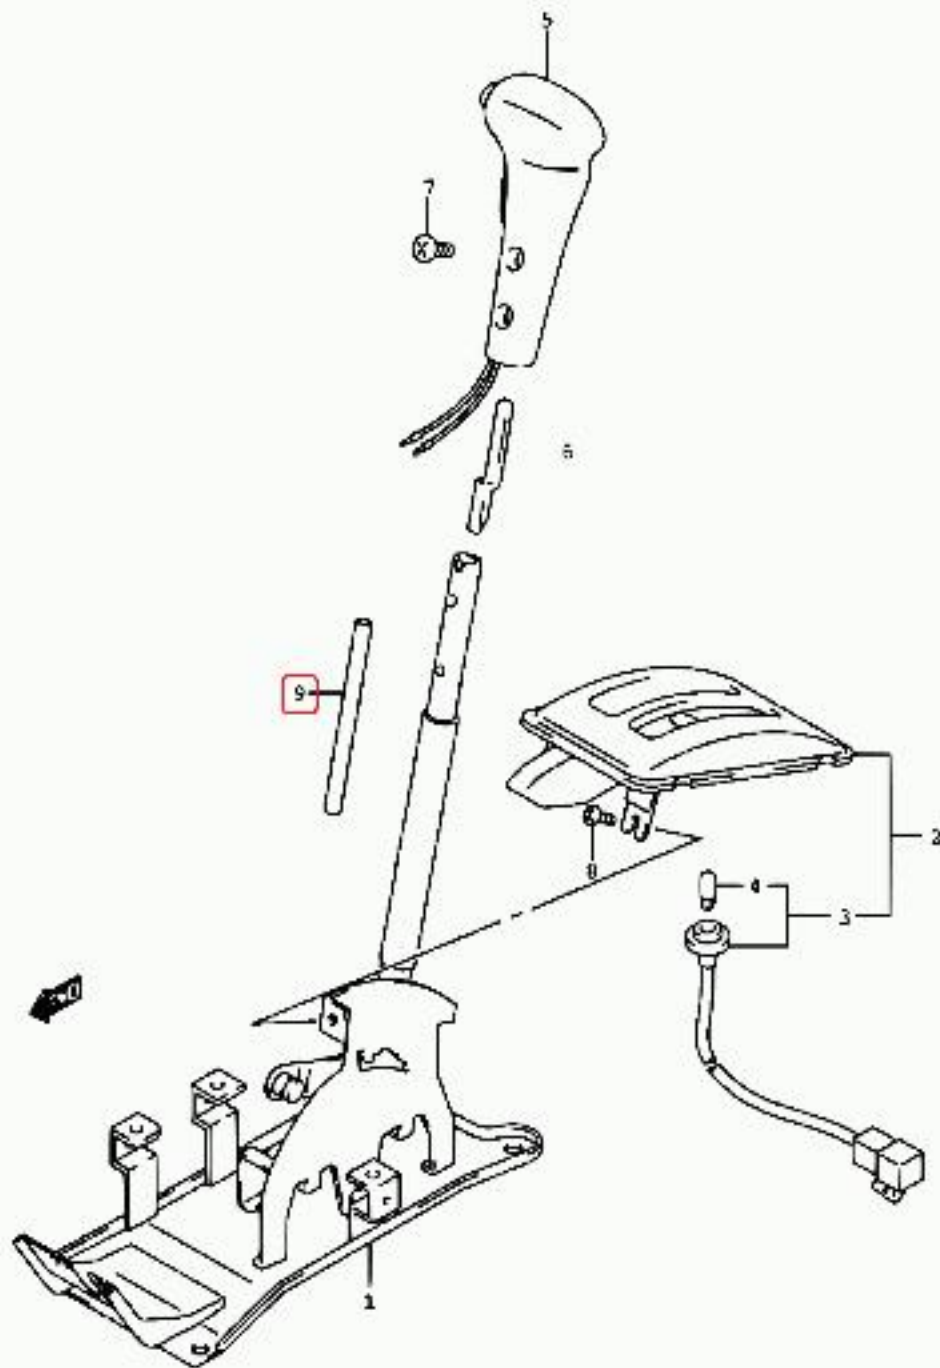

CONCESIONARIO OFICIAL SANTANA

SANTANA - 28118-57B01 - TUBO PROTECTOR CABLE

Tubo protector cable

TUBE, OVER DRIVE HARNESS

TUBE DE FAISCEAU DE TRANSMISSION

Vehículo

WagonR+ RB310 (Magyar) RB310

WagonR+ RB310-2 (Magyar) RB310

Wagon R

RB310 RB413 E02 E22_062
SELECT LEVER (AT)