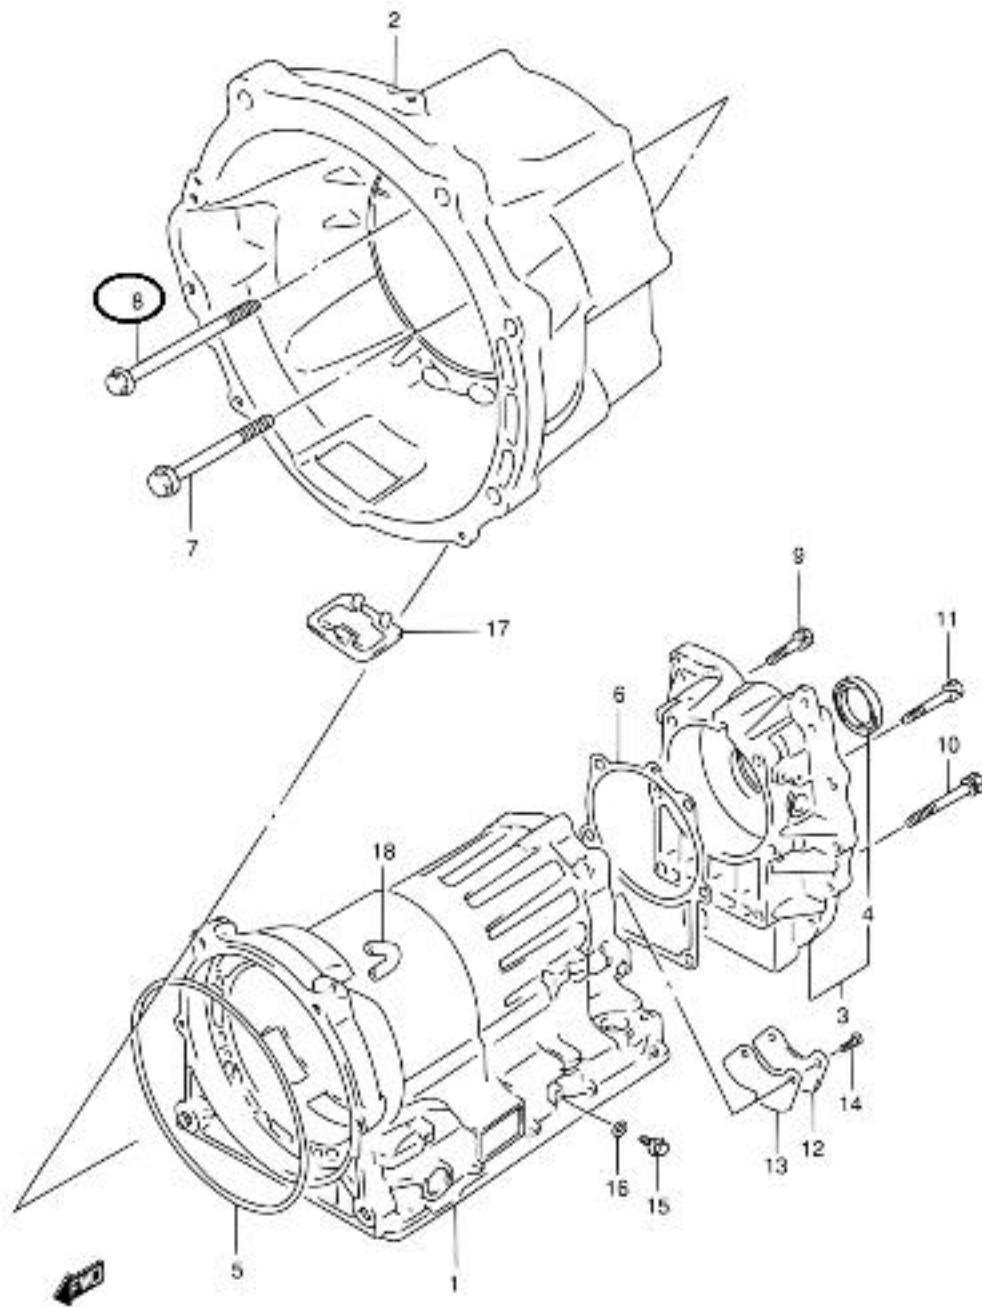

SQ420Q E22 050
AT TRANSMISSION CASE(AT)