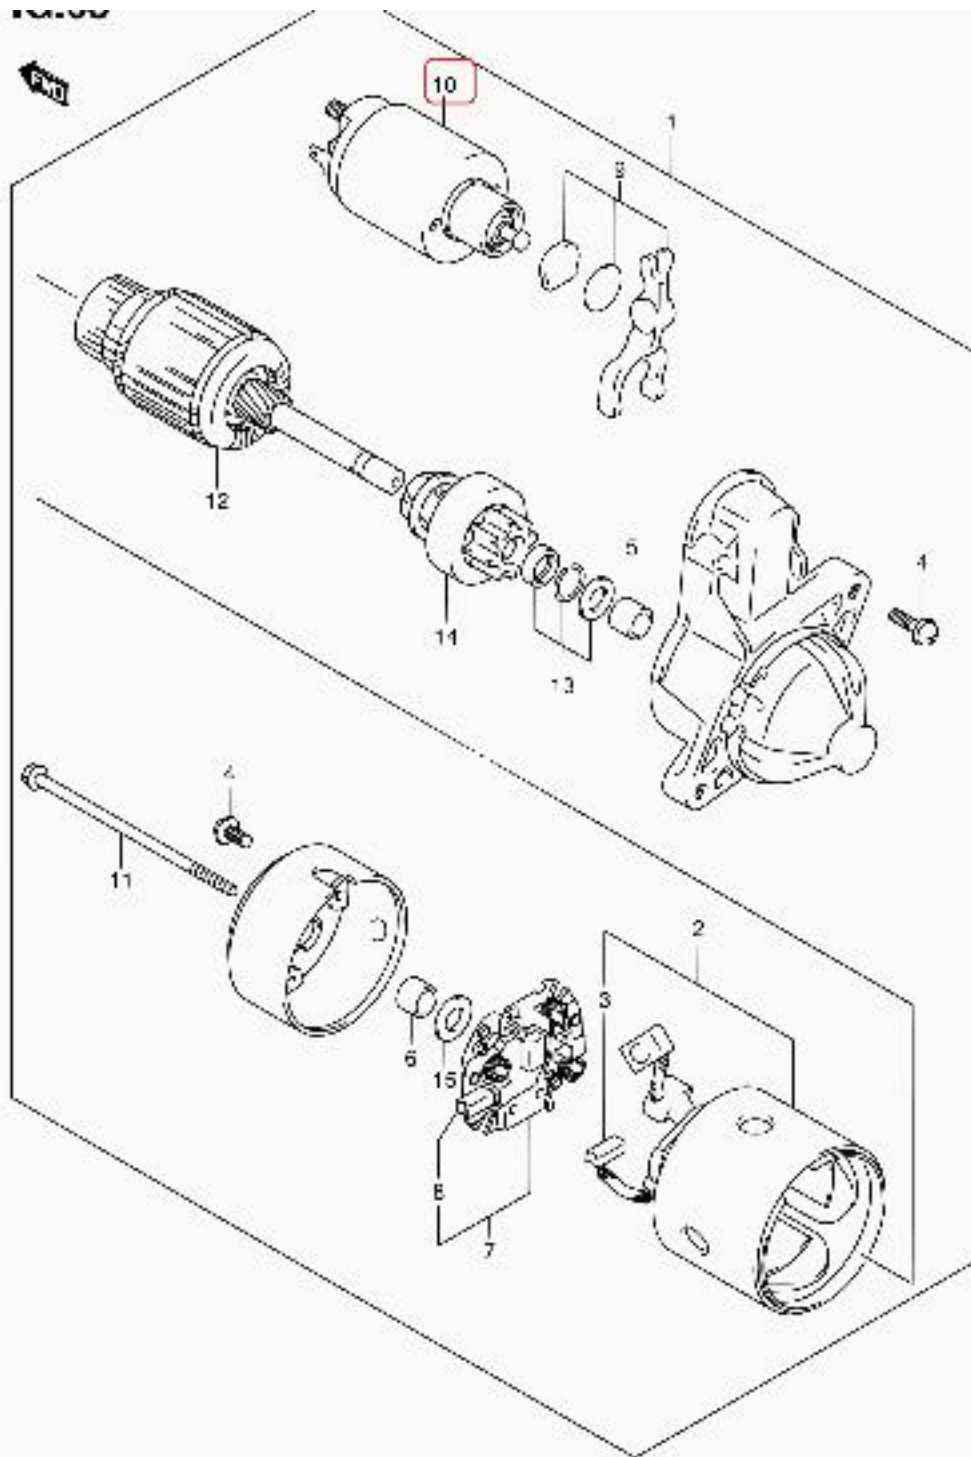

GC-15V GC416V E01 065
STARTING MOTOR (1)