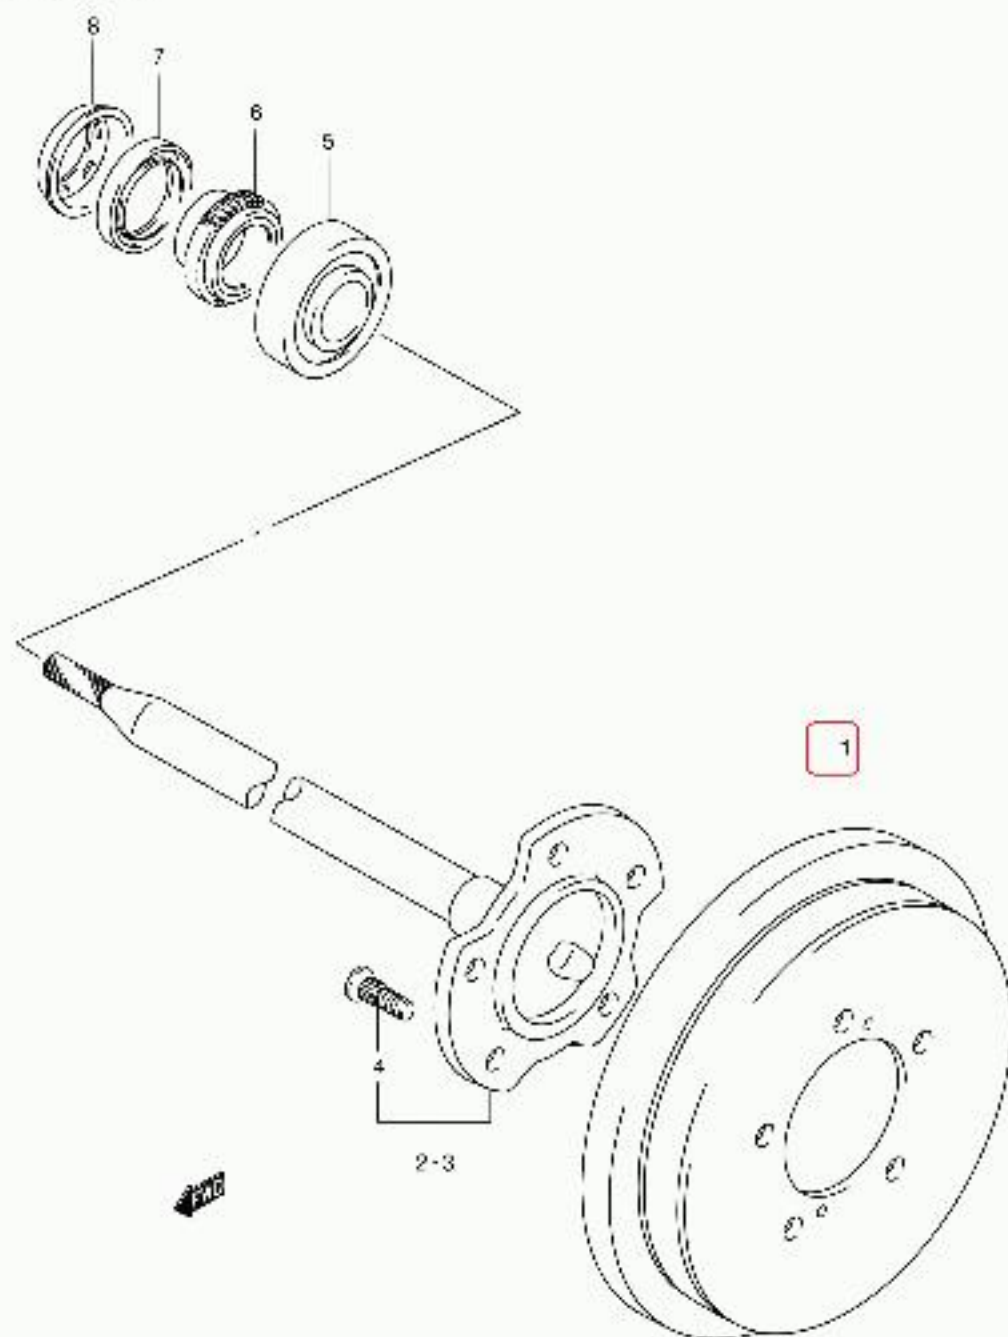

Jimny

Jimny

Jimny

Jimny

Jimny

Jimny

FIGURE

SA413V-2 E22 122
REAR AXLE