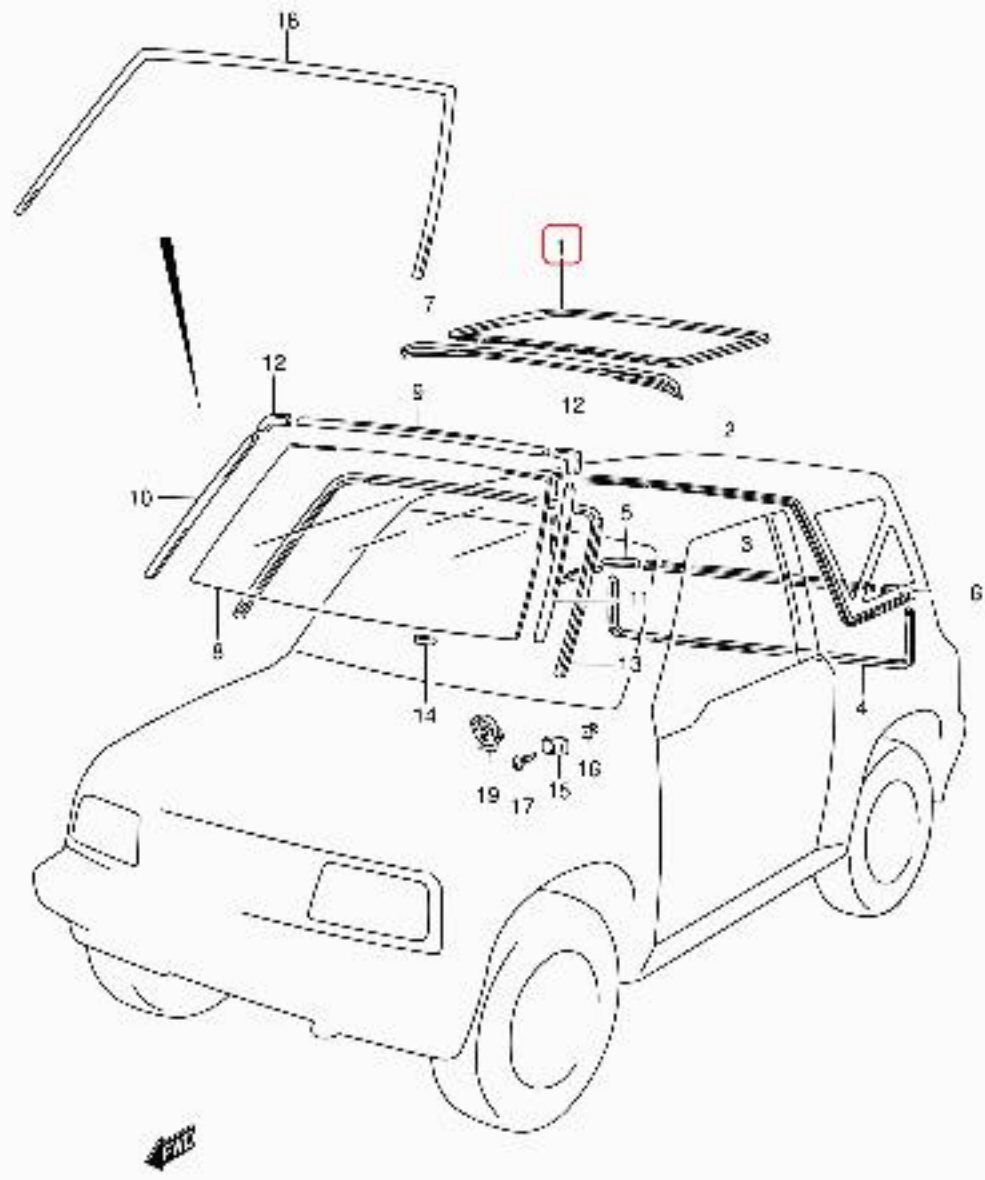

SE416 3DR E01 253
WINDSHIELD GLASS (C)