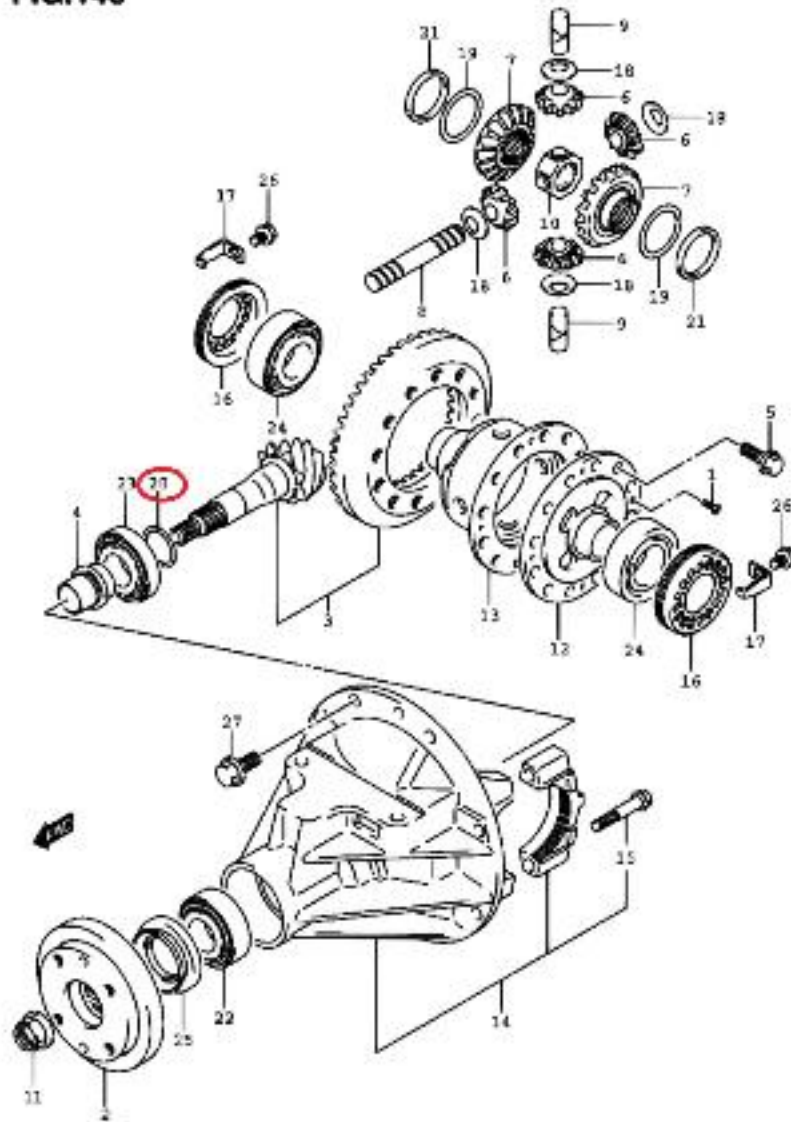

1 101 170

8Q420W-2 E22_146
REAR DIFF GEAR (8Q420WD:RHS:NT)